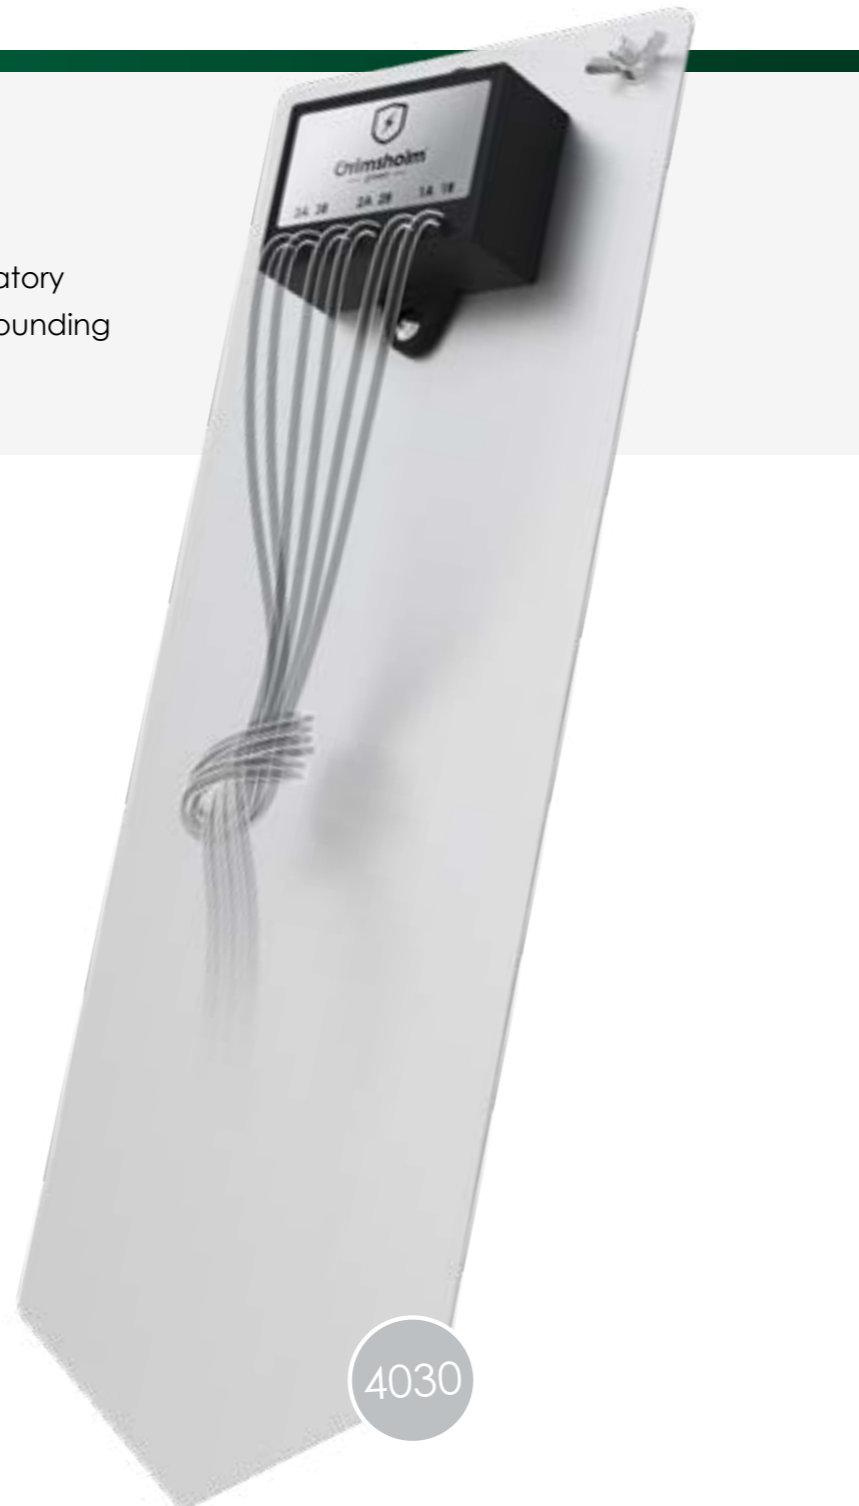

LIGHTNING PROTECTOR

PROTECTS YOUR ROBOT MOWER FROM LIGHTNING STRIKE TRANSIENTS

The lightning protector from Grimsholm® leads the high voltage transient from lightning to a grounded point. It protects sensitive electronics in the robot mower as well as in the charging station.

LIGHTNING PROTECTOR

Reliable lightning protection

- Tested in Swedish lightning laboratory
- Large steel plate for excellent grounding
- Completely weatherproof

The lightning protection does not affect the normal functions of the charging station or lawn mower. It is activated only when the lightning can damage sensitive electronics.

The lightning protector is available in two versions:

- Single, for perimeter wire + up to 1 guides
- Double, for perimeter wire + up to 3 guides

NOTE!

This product is protecting the robot mower and charging station from being damaged by indirect lightning strikes causing transients that often are caught up by the robot mower signal cable. The product does not protect the robot mower nor the charging station from direct lightning strike hits.

Folksam

Folksam is one of the Grimsholm® retailers as well as one of the the largest insurance companies in Sweden.

"Folksam has for several years examined lightning strikes at households in Sweden and in the latest annual thunder report we clearly see a strong increase in robotic lawnmowers being affected.

In 2013, only 2.6% of the households which received lightning strikes was connected to robotic lawnmowers and in 2020 the same figure was as high as 39.3%.

The trend is very strong and soon half of all strikes will affect the robotic lawnmower. We at Folksam therefore recommend all households who have a robotic lawnmower in the garden to review both protection and insurance"

Erik Arvidsson
Damage Prevention, Housing
Folksam