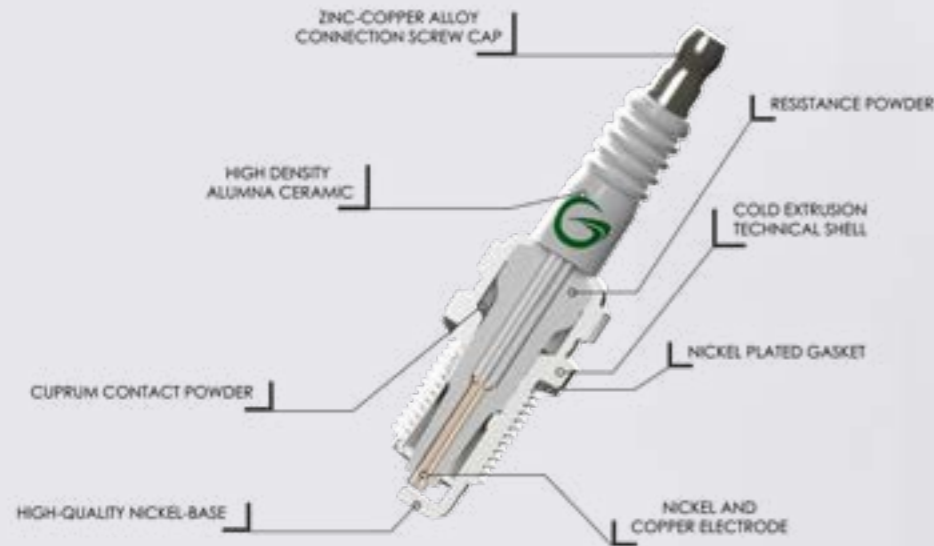

SPARK PLUG

MATERIAL AND PRODUCTION TECHNOLOGY EXCELLENCE

Spark plugs from Grimsholm® for garden, forest and leisure equipment. Developed to cope with the large variations in temperature that often occurs in the Nordic climate.

TESTED IN NORDIC CLIMATE

SPARK PLUGS

Having a broad assortment with one of the markets best prices all while holding a good quality and pushing for better innovations. This is the Grimsholm® way and that includes our spark plugs.

TRACTOR

	ART.NO.	EAN	ARTICLE NAME	WARRANTY	RETAIL PACK
2.	50764	7333272507643	F7RTC (lawnmower/tractor, resistor), 1 pc	3Y	20
	50778	7333272507780	F7RTC (lawnmower/tractor, resistor), 10 pcs	3Y	10
4.	50768	7333272507681	K6RTC (lawnmower/tractor, resistor), 1 pc	3Y	20
NEW	50782	7333272507827	K6RTC (lawnmower/tractor, resistor), 10 pc	3Y	10

MOPED/OUTBOARD

	ART.NO.	EAN	ARTICLE NAME	WARRANTY	RETAIL PACK
7.	50765	7333272507650	E9C (moped/outboard, no resistor), 1 pc	3Y	20
	50779	7333272507797	E9C (moped/outboard, no resistor), 10 pc	3Y	10

MOTORCYCLE

	ART.NO.	EAN	ARTICLE NAME	WARRANTY	RETAIL PACK
8.	50766	7333272507667	E6TC (motorbike, no resistor), 1 pc	3Y	20
	50780	7333272507803	E6TC (motorbike, no resistor), 10 pcs	3Y	10

SNOWBLOWER

	ART.NO.	EAN	ARTICLE NAME	WARRANTY	RETAIL PACK
3.	50767	7333272507674	GL3RC (snowblower/lawnmower, resistor) 1 pc	3Y	20
	50781	7333272507810	GL3RC (snowblower/lawnmower, resistor) 10 pcs	3Y	10